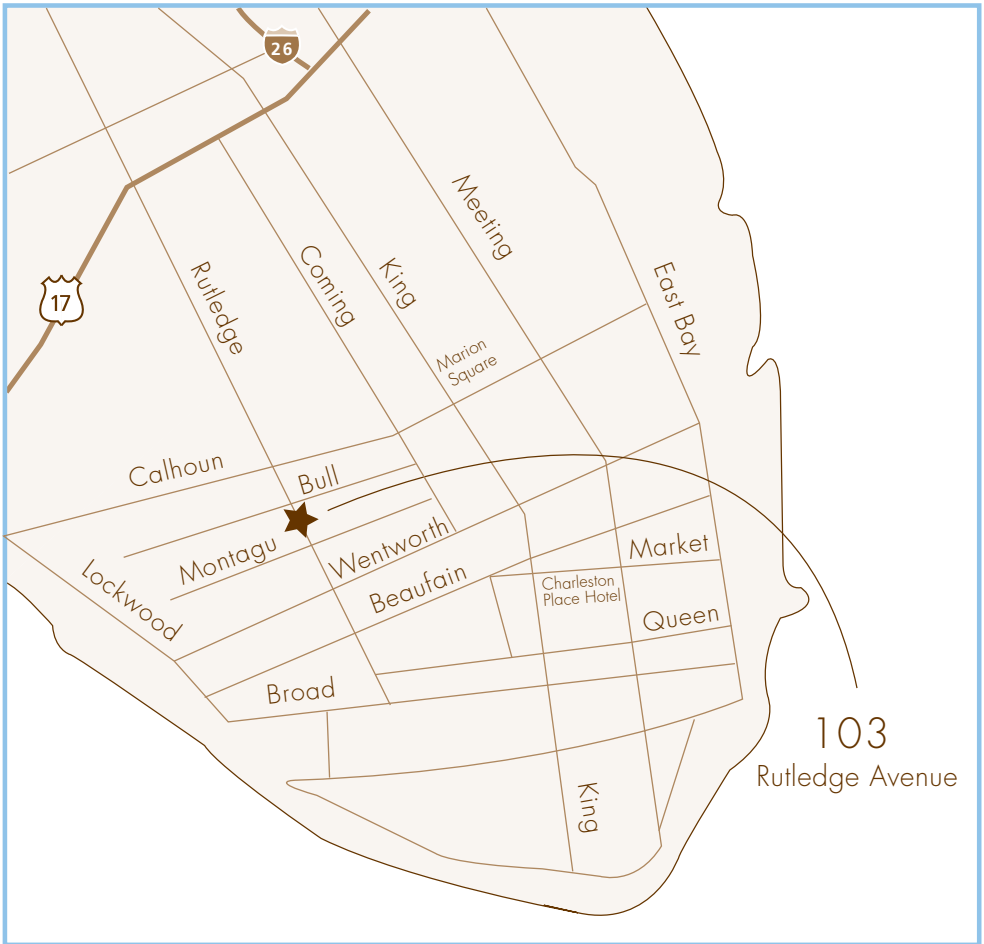

# STUDIO · R

distinctly you

103 Rutledge Avenue  
2nd Floor  
Charleston, South Carolina 29401  
843.762.5793

## Directions from I-26

Exit on King Street heading South. Remain on King Street for approximately .8 mile and take a Right onto Calhoun Street.

Follow for .5 mile and turn Left onto Rutledge Avenue.

We are on the Right side of the street just after Bull Street.